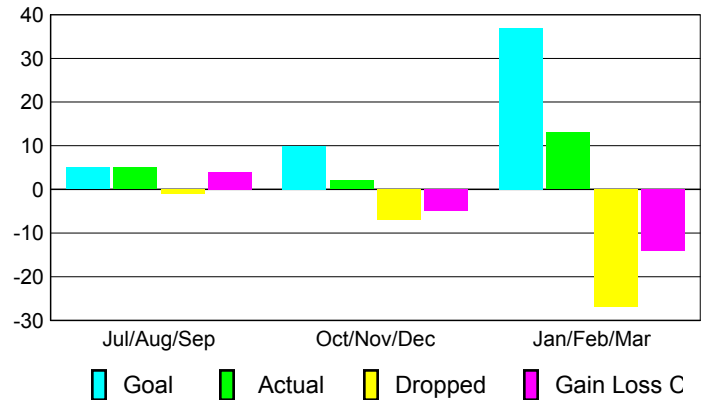

Club Results 2009-2010

Goal, New, Dropped, Gain/Loss

MEMBERSHIP

Membership Results
2009-2010

Membership
2008-2009

Month	Net Memb Goal	Actual New Memb	Actual Dropped Memb	Gain/Loss of Memb	Gain/Loss of Memb
Jul/Aug/Sep	5	5	-1	4	7
Oct/Nov/Dec	10	2	-7	-5	0
Jan/Feb/Mar	37	13	-27	-14	-2
Totals	52	20	-35	-15	5

Membership Results 2009-2010

Goal, New, Dropped, Gain/Loss

Comparison of Club Gain/Loss

Current Year Compared to the Previous Year

Comparison of Membership Gain/Loss

Current Year Compared to the Previous Year