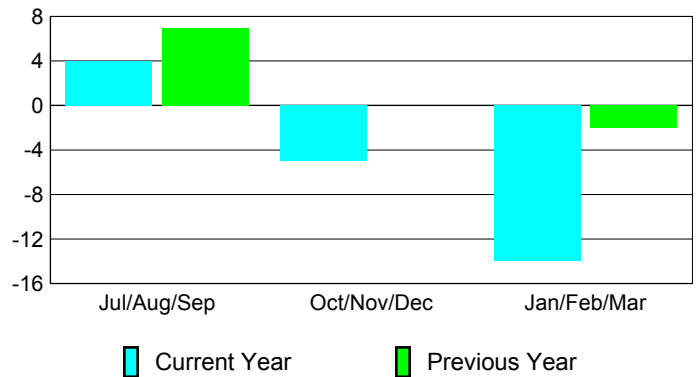

Club Results 2009-2010

Goal, New, Dropped, Gain/Loss

MEMBERSHIP

Membership Results
2009-2010

Membership
2008-2009

Month	Net Memb Goal	Actual New Memb	Actual Dropped Memb	Gain/Loss of Memb	Gain/Loss of Memb
Jul/Aug/Sep	5	5	-1	4	7
Oct/Nov/Dec	10	2	-7	-5	0
Jan/Feb/Mar	37	13	-27	-14	-2
Totals	52	20	-35	-15	5

Membership Results 2009-2010

Goal, New, Dropped, Gain/Loss

Comparison of Club Gain/Loss

Current Year Compared to the Previous Year

Comparison of Membership Gain/Loss

Current Year Compared to the Previous Year

YTD Status Quo Clubs 2009-2010

Status Quo Clubs Compared to Status Quo Members

Gender Comparison 2009-2010